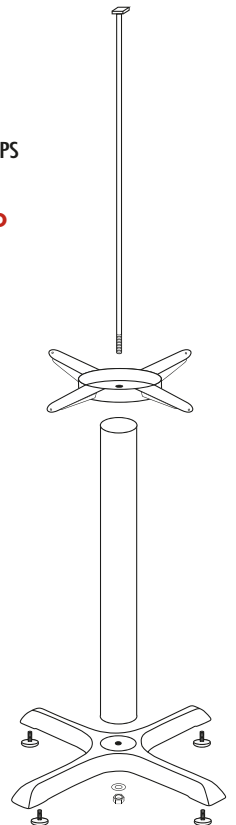

Base Assembly