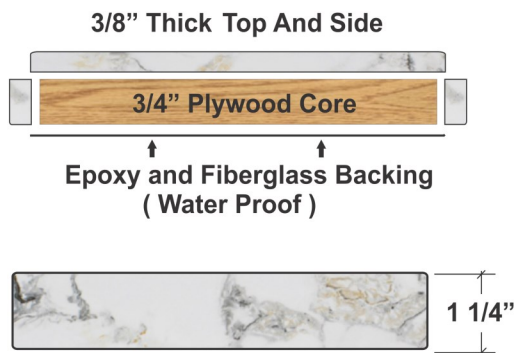

- Reduced Weight
- Installation Ready
- Indoor / Outdoor Approved
- Additional Durability

Granite Tabletop List Pricing

 Uba Tuba	24x30 = \$517.57 30x42 = \$919.74 30x48 = \$964.98 30x60 = \$1,266.78 30x72 = \$1,503.27	30x30 = \$625.15 36x36 = \$919.74	24''Rd = \$585.15 30''Rd = \$770.36 36''Rd = \$1,001.17 48''Rd = \$1,799.95 54''Rd = \$2,262.71
 Black Galaxy	24x30 = \$517.57 30x42 = \$919.74 30x48 = \$964.98 30x60 = \$1,266.78 30x72 = \$1,503.27	30x30 = \$625.15 36x36 = \$919.74	24''Rd = \$585.15 30''Rd = \$770.36 36''Rd = \$1,001.17 48''Rd = \$1,799.95 54''Rd = \$2,262.71
 Kashmir White	24x30 = \$517.57 30x42 = \$919.74 30x48 = \$964.98 30x60 = \$1,266.78 30x72 = \$1,503.27	30x30 = \$625.15 36x36 = \$919.74	24''Rd = \$585.15 30''Rd = \$770.36 36''Rd = \$1,001.17 48''Rd = \$1,799.95 54''Rd = \$2,262.71
 Tan Brown	24x30 = \$517.57 30x42 = \$919.74 30x48 = \$964.98 30x60 = \$1,266.78 30x72 = \$1,503.27	30x30 = \$625.15 36x36 = \$919.74	24''Rd = \$585.15 30''Rd = \$770.36 36''Rd = \$1,001.17 48''Rd = \$1,799.95 54''Rd = \$2,262.71