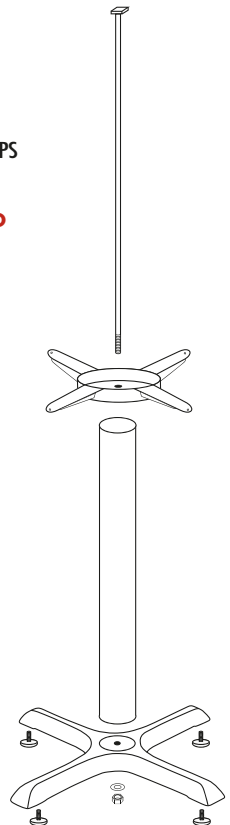

TABLE TOPS & BASES

CAST IRON SPIDERS

ITEM	SIZE
ROY RTB SPYD 10	10"
ROY RTB SPYD 18	18"

SQUARE TABLE BASES

Base Only

ITEM	SIZE
ROY RTB 2222 B	22x22"
ROY RTB 2230 B	22x30"
ROY RTB 3030 B	30x30"
ROY RTB 3333 B	33x33"
ROY RTB 5222 B	5x22"

SQUARE TABLE BASES

ITEM	BASE	TOP SIZES
ROY RTB 2222	22x22"	24-30" Rd. OR Sq.
ROY RTB 2230	22x30"	24x42" - 30x48"
ROY RTB 3030	30x30"	36-42" Rd. OR Sq.
ROY RTB 3333	33x33"	UP TO 60" Rd.
ROY RTB 5222	5x22"	RECTANGULAR TOP

SQUARE TABLE TOPS

ITEM*	SIZE
ROY RTT 2424 T	24"x24"
ROY RTT 2430 T	24"x30"
ROY RTT 2442 T	24"x42"
ROY RTT 3030 T	30"x30"
ROY RTT 3042 T	30"x42"
ROY RTT 3048 T	30"x48"
ROY RTT 3636 T	36"x36"

*ADD BM FOR BLACK/MAHOGANY

ROY RTB CANT
CANTILEVER BRACKET

CANTILEVER BOOTH BRACKET

Cantilever 26-7/8" x 19-5/8"
Packed 2 per Carton
NO BROKEN CARTONS

ROY RTB 142 FR
FOOT REST ONLY

Base Assembly