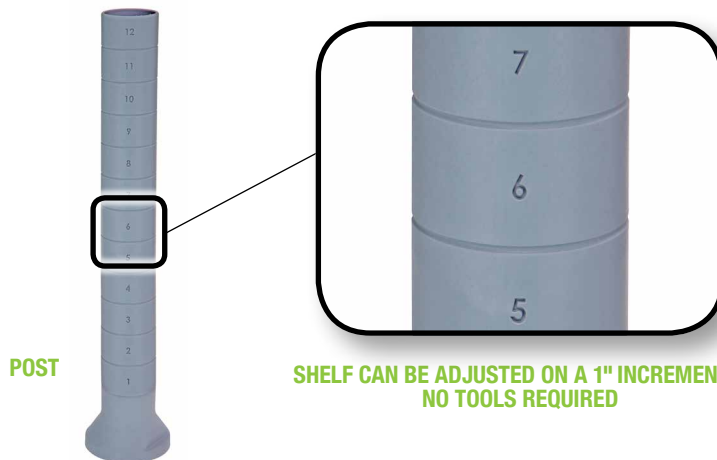

SHELVES

MODEL NO.	NOMINAL DIMENSIONS W" x L"	SHIP WGT
Millenia™ Shelving Solid Shelves		
QP1824SS	18" x 24"	6 lbs
QP1830SS	18" x 30"	7 lbs
QP1836SS	18" x 36"	9 lbs
QP1842SS	18" x 42"	10 lbs
QP1848SS	18" x 48"	11 lbs
QP1854SS	18" x 54"	12 lbs
QP1860SS	18" x 60"	13 lbs
QP1872SS	18" x 72"	15 lbs
QP2124SS	21" x 24"	7 lbs
QP2130SS	21" x 30"	8 lbs
QP2136SS	21" x 36"	9 lbs
QP2142SS	21" x 42"	10 lbs
QP2148SS	21" x 48"	12 lbs
QP2154SS	21" x 54"	13 lbs
QP2160SS	21" x 60"	14 lbs
QP2172SS	21" x 72"	16 lbs
QP2424SS	24" x 24"	8 lbs
QP2430SS	24" x 30"	10 lbs
QP2436SS	24" x 36"	12 lbs
QP2442SS	24" x 42"	13 lbs
QP2448SS	24" x 48"	15 lbs
QP2454SS	24" x 54"	16 lbs
QP2460SS	24" x 60"	18 lbs
QP2472SS	24" x 72"	21 lbs
Millenia™ Shelving Vented Shelves		
QP1824VS	18" x 24"	6 lbs
QP1830VS	18" x 30"	7 lbs
QP1836VS	18" x 36"	8 lbs
QP1842VS	18" x 42"	9 lbs
QP1848VS	18" x 48"	10 lbs
QP1854VS	18" x 54"	11 lbs
QP1860VS	18" x 60"	12 lbs
QP1872VS	18" x 72"	14 lbs
QP2124VS	21" x 24"	6 lbs
QP2130VS	21" x 30"	8 lbs
QP2136VS	21" x 36"	9 lbs
QP2142VS	21" x 42"	10 lbs
QP2148VS	21" x 48"	11 lbs
QP2154VS	21" x 54"	12 lbs
QP2160VS	21" x 60"	13 lbs
QP2172VS	21" x 72"	15 lbs
QP2424VS	24" x 24"	8 lbs
QP2430VS	24" x 30"	9 lbs
QP2436VS	24" x 36"	11 lbs
QP2442VS	24" x 42"	12 lbs
QP2448VS	24" x 48"	13 lbs
QP2454VS	24" x 54"	15 lbs
QP2460VS	24" x 60"	16 lbs
QP2472VS	24" x 72"	19 lbs

SOLID SHELF

VENTED SHELF

POSTS

MODEL NO.	NOMINAL DIMENSIONS H"	SHIP WGT
Millenia™ Shelving Posts		
QPP14	14"	1 lbs
QPP26	26"	1 lbs
QPP38	38"	1 lbs
QPP50	50"	2 lbs
QPP62	62"	2 lbs
QPP74	74"	3 lbs
QPP86	86"	3 lbs
QPP98	98"	3 lbs