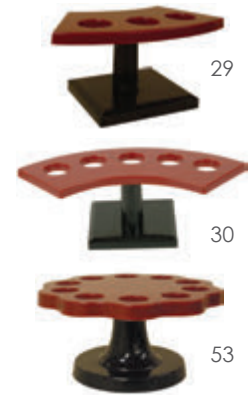

PLASTIC SUSHI PARTY TRAY

Container to accommodate large quantities of sushi. Ideal for use at parties or to accommodate large crowds serving.

ITEM	DESCRIPTION	U/M	WEIGHT GROSS lbs	INNER PACK	MASTER PACK	CU.FT.
PLSPT0802	8 1/2" X 2 3/16" Plastic Sushi Party Tray	EACH	18.10	1	18	1.84
PLSPT0902	9 1/2" X 2 1/4" Plastic Sushi Party Tray	EACH	22.44	1	18	2.78
PLSPT1102	11 3/4" X 2 3/8" Plastic Sushi Party Tray	EACH	29.67	1	18	4.82

HAND ROLL RACKS

Convenient rack to hold sushi rolls. Accommodates 3, 5, or 10 rolls at once.

ITEM	DESCRIPTION	U/M	WEIGHT GROSS lbs	INNER PACK	MASTER PACK	CU.FT.
29	Hand Roll Rack - 3 Cavities	EACH	12.80	1	60	3.30
30	Hand Roll Rack - 5 Cavities	EACH	11.90	1	40	3.50
53	Hand Roll Rack - 10 Cavities	EACH	14.30	1	24	3.80

OBON SERVING TRAYS

Japanese Lacquer Ware with coated finish to resist water and moisture. These Japanese style serving trays are available in two sizes.

ITEM	DESCRIPTION	U/M	WEIGHT GROSS lbs	INNER PACK	MASTER PACK	CU.FT.
PLA013	13" x 9 1/2"	EACH	59.40	12	72	4.20
PLA016	15 1/2" x 11 1/2"	EACH	81.60	12	84	3.20

MAKUNOUCHI BENTO SERVERS

Japanese style lunch box with decorative exterior. Comes with removable inner tray or fixed interior. Separate compartments for each item. Available sizes in 10" and 10 1/2".

ITEM	DESCRIPTION	U/M	WEIGHT GROSS lbs	INNER PACK	MASTER PACK	CU.FT.
JPRB001	Japanese Lunch Box (Removable Tray)	EACH	48.18	1	24	4.80
JPRB002	Japanese Lunch Box	EACH	35.64	1	24	4.80