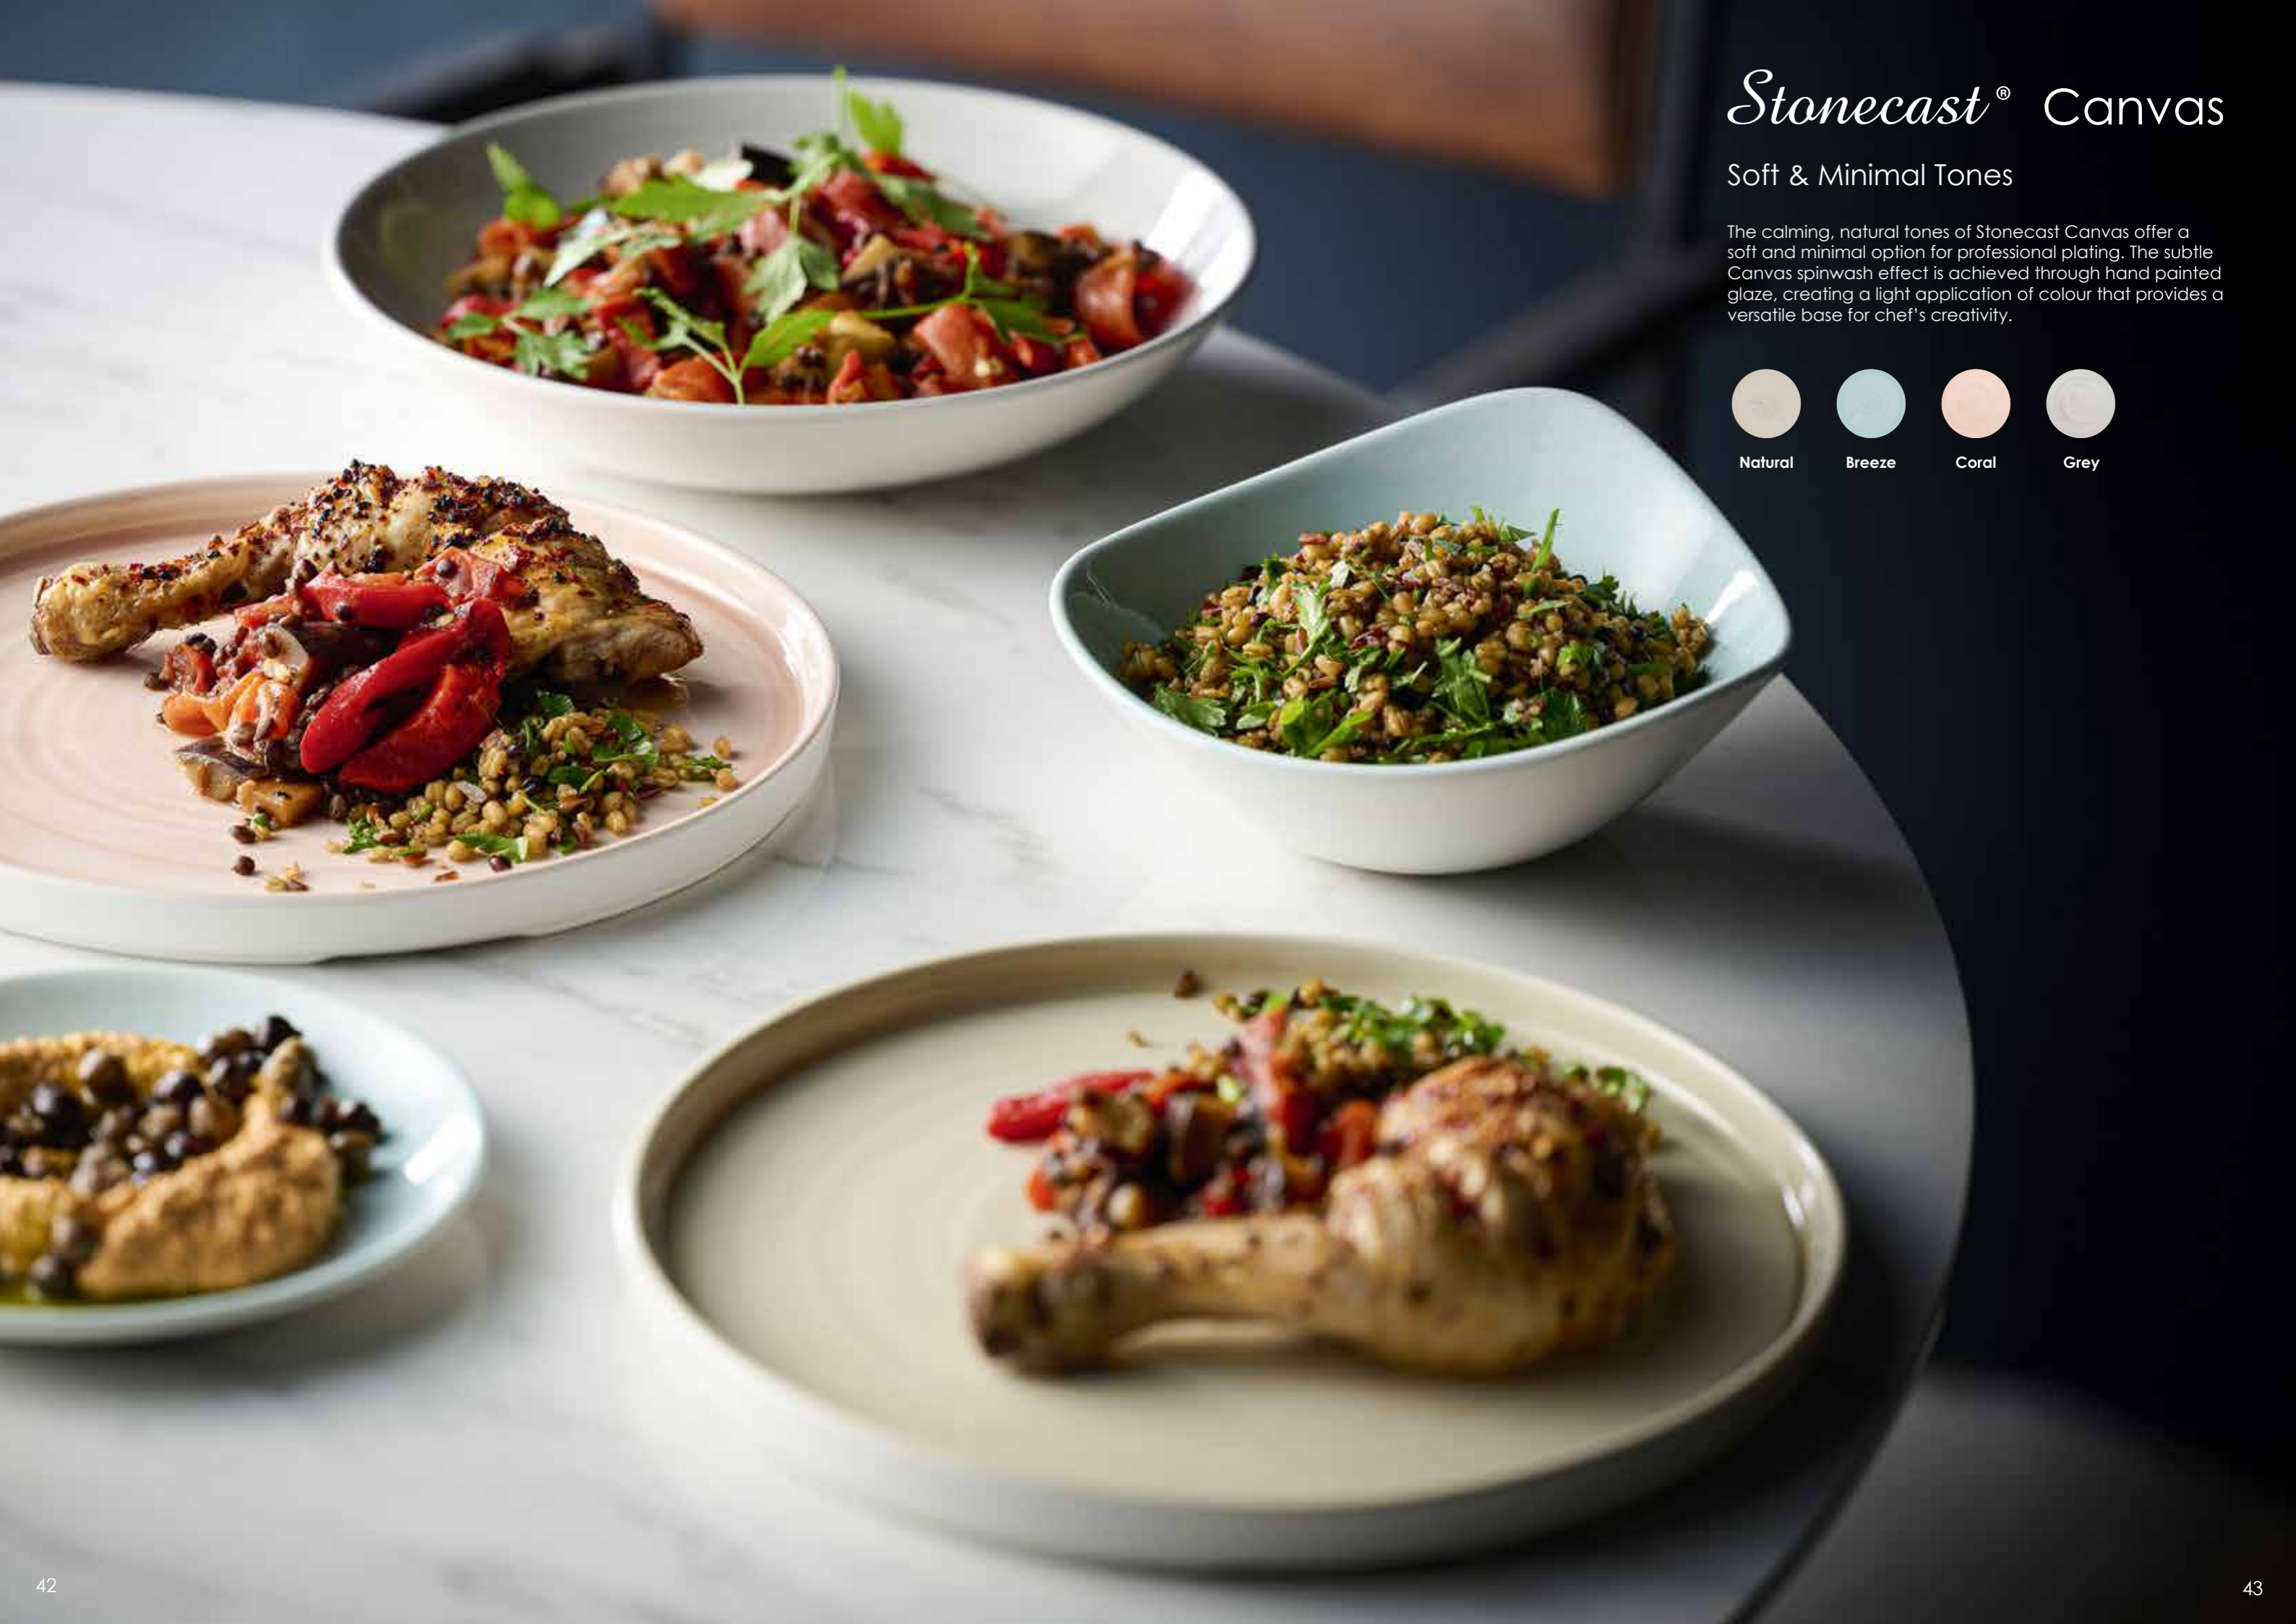

Stonecast® Canvas

Soft & Minimal Tones

The calming, natural tones of Stonecast Canvas offer a soft and minimal option for professional plating. The subtle Canvas spinwash effect is achieved through hand painted glaze, creating a light application of colour that provides a versatile base for chef's creativity.