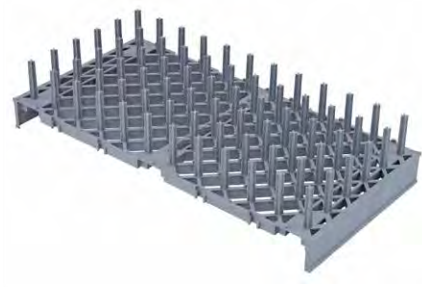

PRONGED DRYING RACK COMPLETE UNITS
QPM244268PDR2

WAVED DRYING RACK COMPLETE UNITS
QPM244268WDR

UNIVERSAL DRYING RACK COMPLETE UNITS
QPM244268DR

SANITATION WITH DURABILITY

SHELF FRAMES

- QP2430F
- QP2442F
- QP2454F

Shelf frames are needed in order to use drying cradles.

DRYING CRADLES

PRONGED DRYING CRADLE
QPDR1

Easily attaches to shelf frames. Perfect for dishes, drying cups, glassware, or trays. 1-1/2" spacing between each 2-3/4"H prong.

PRONGED DRYING CRADLE
QPDR2

Easily attaches to shelf frames. Perfect for dishes, drying cups, glassware, or trays. 2-1/2" spacing between each 2-3/4"H prong.

WAVED DRYING AND STORAGE CRADLE
QPWDR

Easily attaches to shelf frames. Perfect for drying dishes and flat boards.