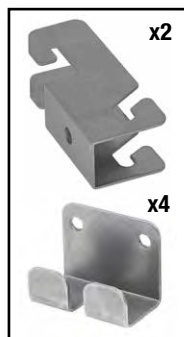

**FLEXIBLE - WALL TRACKS AND UPRIGHTS ARE DESIGNED TO INTERFACE WITH WOOD STUDS, PLYWOOD, CONCRETE, AND OTHER SUITABLE WALL SURFACES**

**Wall Tracks**

12 gauge cold rolled steel; obround mounting holes located at 8" increments; first and last holes are located 4" from the ends of the track; obround hole dimensions (1/8" x 3/4"). Wall tracks include stop fasteners for the ends of the tracks and joiner plates for connecting adjacent tracks. Hardware not included.

**SG-WT56P**  
Wall Track  
56"

**Uprights**

12 gauge cold rolled steel; slotted every 1-1/2"; 1-1/8" diameter mounting holes are spaced every 6" along the upright, sold by each upright. These slots attach to grids and shelf supports in a clip-in function.

Upright

**Wire Grids**

1/4" diameter cold rolled steel wire create with 3" x 3" openings that are easily attached to the uprights.

**SG-1860P**  
Wire Grid  
18" x 60"

**Cantilevers**

Mounts directly onto uprights. Available in single and double configurations, and in four different depths. Two single cantilevers are required for each end of a unit. Sold by the each.

**SG-CS14P**  
Single Support

**SG-CD186Y**  
Double Support

**Brackets**

For use in light and standard-duty applications without uprights. One kit required per grid.

**SG-WTBS**  
Mounting Bracket  
Kit For Wall Track  
(Pack of 6)