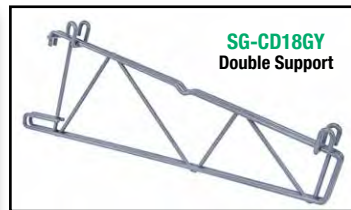

**FLEXIBLE - WALL TRACKS AND UPRIGHTS ARE DESIGNED TO INTERFACE WITH WOOD STUDS, PLYWOOD, CONCRETE, AND OTHER SUITABLE WALL SURFACES**

**Wall Tracks**

12 gauge cold rolled steel; obround mounting holes located at 8" increments; first and last holes are located 4" from the ends of the track; obround hole dimensions (1/8" x 3/4"). Wall tracks include stop fasteners for the ends of the tracks and joiner plates for connecting adjacent tracks. Hardware not included.

**SG-WT56P**  
Wall Track  
56"

**Uprights**

12 gauge cold rolled steel; slotted every 1-1/2"; 1-1/8" diameter mounting holes are spaced every 6" along the upright, sold by each upright. These slots attach to grids and shelf supports in a clip-in function.

Upright

**Wire Grids**

1/4" diameter cold rolled steel wire create with 3" x 3" openings that are easily attached to the uprights.

**SG-1860P**  
Wire Grid  
18" x 60"

**Cantilevers**

Mounts directly onto uprights. Available in single and double configurations, and in four different depths. Two single cantilevers are required for each end of a unit. Sold by the each.

**SG-CS14P**  
Single Support

**SG-CD186Y**  
Double Support

**Brackets**

For use in light and standard-duty applications without uprights. One kit required per grid.

**SG-WTBS**  
Mounting Bracket  
Kit For Wall Track  
(Pack of 6)