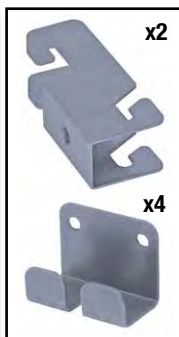

**SG-WT56P**  
Wall Track  
56"

**Uprights**

12 gauge cold rolled steel; slotted every 1-1/2"; 1-1/8" diameter mounting holes are spaced every 6" along the upright, sold by each upright. These slots attach to grids and shelf supports in a clip-in function.

Upright

**Wire Grids**

1/4" diameter cold rolled steel wire create with 3" x 3" openings that are easily attached to the uprights.

**SG-1860P**  
Wire Grid  
18" x 60"

**Cantilevers**

Mounts directly onto uprights. Available in single and double configurations, and in four different depths. Two single cantilevers are required for each end of a unit. Sold by the each.

**SG-CS14P**  
Single Support

**SG-CD186Y**  
Double Support

**Brackets**

For use in light and standard-duty applications without uprights. One kit required per grid.

**SG-WTBS**  
Mounting Bracket  
Kit For Wall Track  
(Pack of 6)

**SG-WTBGY**  
Mounting Bracket  
Kit For Wall Track  
(Pack of 6)

**SG-DWB**  
Mounting  
Bracket Kit  
For Wall  
(Pack of 6)

**SG-PWM**  
Plastic Grid  
Mounting  
Bracket Kit  
For Wall  
(Pack of 6)