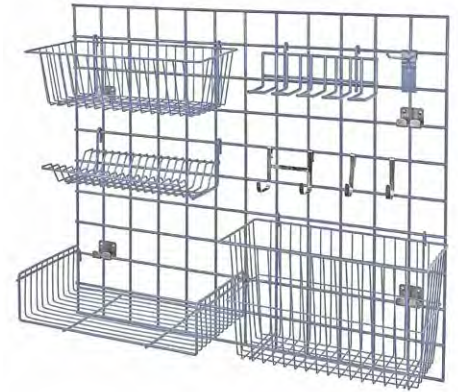

Metal finishes: GY

Ship Weight - 47 lbs

Unit consists of:

- 1 - Wire Grid - **SG-2448P**
- 1 - Basket 17-3/8" x 7-1/2" x 5" - **SG-B1775P**
- 1 - Basket 17-3/8" x 7-1/2" x 10" - **SG-B17710P**
- 6 - Hook - **SG-HOOK6P**
- 6 - Hook - **SG-HOOKSM**
- 1 - Mounting Bracket - **SG-DWB**

SGK-3036-1GY

Light-Duty Task Station

- Wall storage space ideal for Wash Stations
- 30" x 36" grid space
- Easy to rearrange accessories
- Antimicrobial additive protects the epoxy coating from bacteria, mold, and mildew.

Metal finishes: GY

Ship Weight - 44 lbs

Unit consists of:

- 1 - Wire Grid - **SG-3036GY**
- 1 - Basket 17-3/8" x 7-1/2" x 5" - **SG-B1775GY**
- 1 - Basket 17-3/8" x 7-1/2" x 10" - **SG-B17710GY**
- 1 - Shelf 9" x 18" - **SG-S918GY**
- 1 - Drying Rack - **SG-LH1384GY**
- 1 - Utensil Holder - **SG-UH4GY**
- 1 - Hook - **SG-HOOK6GY**
- 2 - Hook - **SG-HOOKSM**
- 1 - Hook - **SG-HOOKDB**
- 1 - Mounting Bracket - **SG-DWB**

SGK-401836-1P

Medium-Duty Task Station

- Wall storage space with a 1836P wire shelf
- 18" x 36" grid space
- 40" track
- Antimicrobial additive protects the epoxy coating from bacteria, mold, and mildew.