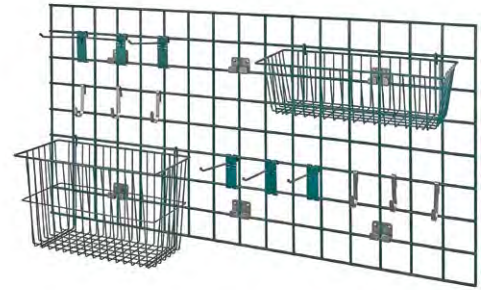

Store Grid Kits

SGK-2448-1P

Light-Duty Task Station

- Wall storage space ideal for Prep Stations
- 24" x 48" grid space
- Easy to rearrange accessories
- Antimicrobial additive protects the epoxy coating from bacteria, mold, and mildew.

Metal finishes: GY

Ship Weight - 47 lbs

Unit consists of:

- 1 - Wire Grid - **SG-2448P**
- 1 - Basket 17-3/8" x 7-1/2" x 5" - **SG-B1775P**
- 1 - Basket 17-3/8" x 7-1/2" x 10" - **SG-B17710P**
- 6 - Hook - **SG-HOOK6P**
- 6 - Hook - **SG-HOOKSM**
- 1 - Mounting Bracket - **SG-DWB**

SGK-3036-1GY

Light-Duty Task Station

- Wall storage space ideal for Wash Stations
- 30" x 36" grid space
- Easy to rearrange accessories
- Antimicrobial additive protects the epoxy coating from bacteria, mold, and mildew.

Metal finishes: GY

Ship Weight - 44 lbs

Unit consists of:

- 1 - Wire Grid - **SG-3036GY**
- 1 - Basket 17-3/8" x 7-1/2" x 5" - **SG-B1775GY**
- 1 - Basket 17-3/8" x 7-1/2" x 10" - **SG-B17710GY**
- 1 - Shelf 9" x 18" - **SG-S918GY**
- 1 - Drying Rack - **SG-LH1384GY**
- 1 - Utensil Holder - **SG-UH4GY**
- 1 - Hook - **SG-HOOK6GY**
- 2 - Hook - **SG-HOOKSM**
- 1 - Hook - **SG-HOOKDB**
- 1 - Mounting Bracket - **SG-DWB**