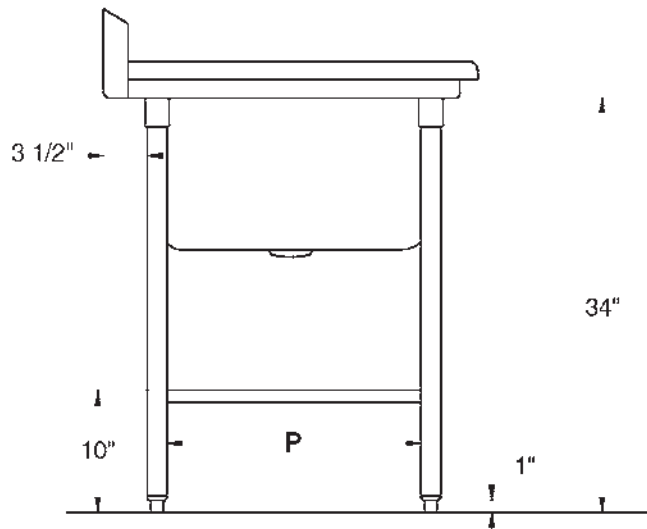

Drain Locations	A	B	C
<i>16" x 20" Bowl (s)</i>			
Non-Drainboard	12 1/2"	18 1/2"	
18" Drainboard			26 7/8"
24" Drainboard			32 7/8"
36" Drainboard			44 7/8"
<i>20" x 20" Bowl (s)</i>			
Non-Drainboard	14 1/2"	22 1/2"	
18" Drainboard			28 7/8"
24" Drainboard			34 7/8"
36" Drainboard			46 7/8"
<i>18" x 24" Bowl (s)</i>			
Non-Drainboard	13 1/2"	20 1/2"	
18" Drainboard			27 7/8"
24" Drainboard			33 7/8"
36" Drainboard			45 7/8"
<i>24" x 24" Bowl (s)</i>			
Non-Drainboard	16 1/2"	26 1/2"	
24" Drainboard			36 7/8"
36" Drainboard			48 7/8"
<i>20" x 28" Bowl (s)</i>			
Non-Drainboard	14 1/2"	22 1/2"	
18" Drainboard			28 7/8"
24" Drainboard			34 7/8"
36" Drainboard			46 7/8"

LEG CLEARANCE FOR REGALINE SINKS

TOL ± .500"

ALL DIMENSIONS ARE TYPICAL

Right to Left Leg Clearance	X	Y
18" Drainboards	15 3/16"	
24" Drainboards	21 3/16"	
36" Drainboards		28 1/4"

Right to Left Leg Clearance	Z			
	1 Comp.	2 Comp.	3 Comp.	4 Comp.
16" x 20" Bowl	20 1/8"	38 5/8"	57 1/8"	75 3/8"
20" x 20" Bowl	24 1/8"	46 5/8"	69 1/8"	91 1/8"
18" x 24" Bowl	22 1/8"	42 5/8"	63 1/8"	83 5/8"
24" x 24" Bowl	28 1/8"	54 5/8"	81 1/8"	107 5/8"
20" x 28" Bowl	24 1/8"	46 5/8"	69 1/8"	91 5/8"

Front to Rear Leg Clearance	Y
16" x 20" Bowl (s)	16 1/8"
20" x 20" Bowl (s)	16 1/8"
18" x 24" Bowl (s)	20 1/8"
24" x 24" Bowl (s)	20 1/8"
20" x 28" Bowl (s)	24 1/8"