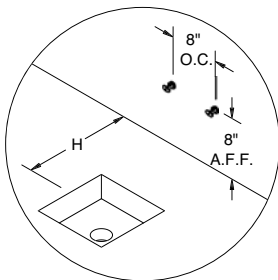

SUGGESTED PLUMBING ROUGH-INS FOR REGALINE SINKS

TOL ± .500"

ALL DIMENSIONS ARE TYPICAL

DETAIL (A)