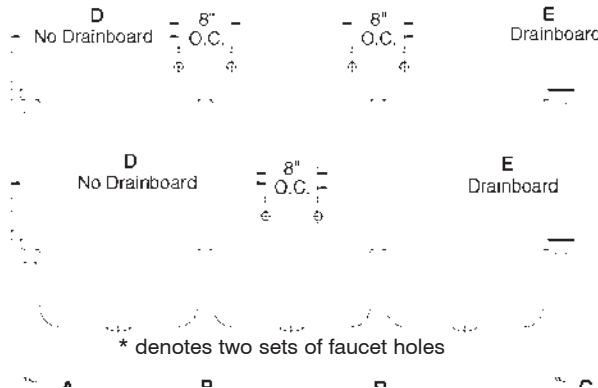

**PLUMBING ROUGH-INS
&
REGALINE LEG CLEARANCE
SPECIFICATIONS**

SUGGESTED PLUMBING ROUGH-INS FOR REGALINE SINKS

TOL ± .500"

ALL DIMENSIONS ARE TYPICAL

Suggested Plumbing Rough-In (Open Floor Drain)
*** SEE DETAIL (A) ***

Suggested Plumbing Rough-In (Wall Drain Application)
*** SEE DETAIL (B) ***

Suggested Plumbing Rough-In (Drain Pipe Thru Floor)
*** SEE DETAIL (C) ***

DETAIL (A)

DETAIL (B)

DETAIL (C)

SUGGESTED PLUMBING ROUGH-INS FOR REGALINE SINKS

TOL ± .500"

ALL DIMENSIONS ARE TYPICAL

Drain Locations	X
16" x 20" Bowl (s)	13 5/8"
20" x 20" Bowl (s)	13 5/8"
18" x 24" Bowl (s)	15 5/8"
24" x 24" Bowl (s)	15 5/8"
20" x 28" Bowl (s)	17 5/8"

Bottom of Bowl	Z
12" Bowl Depth	22"
14" Bowl Depth	20"