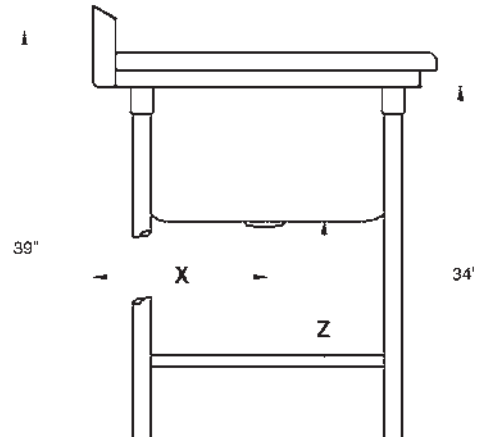

**PLUMBING ROUGH-INS
&
REGALINE LEG CLEARANCE
SPECIFICATIONS**

SUGGESTED PLUMBING ROUGH-INS FOR REGALINE SINKS

TOL ± .500"

ALL DIMENSIONS ARE TYPICAL

Suggested Plumbing Rough-In (Open Floor Drain)
*** SEE DETAIL (A) ***

TOL ± .500"

ALL DIMENSIONS ARE TYPICAL

Drain Locations	X
16" x 20" Bowl (s)	13 5/8"
20" x 20" Bowl (s)	13 5/8"
18" x 24" Bowl (s)	15 5/8"
24" x 24" Bowl (s)	15 5/8"
20" x 28" Bowl (s)	17 5/8"

Bottom of Bowl	Z
12" Bowl Depth	22"
14" Bowl Depth	20"

Front to Rear Leg Clearance	Y
16" x 20" Bowl (s)	16 1/8"
20" x 20" Bowl (s)	16 1/8"
18" x 24" Bowl (s)	20 1/8"
24" x 24" Bowl (s)	20 1/8"
20" x 28" Bowl (s)	24 1/8"