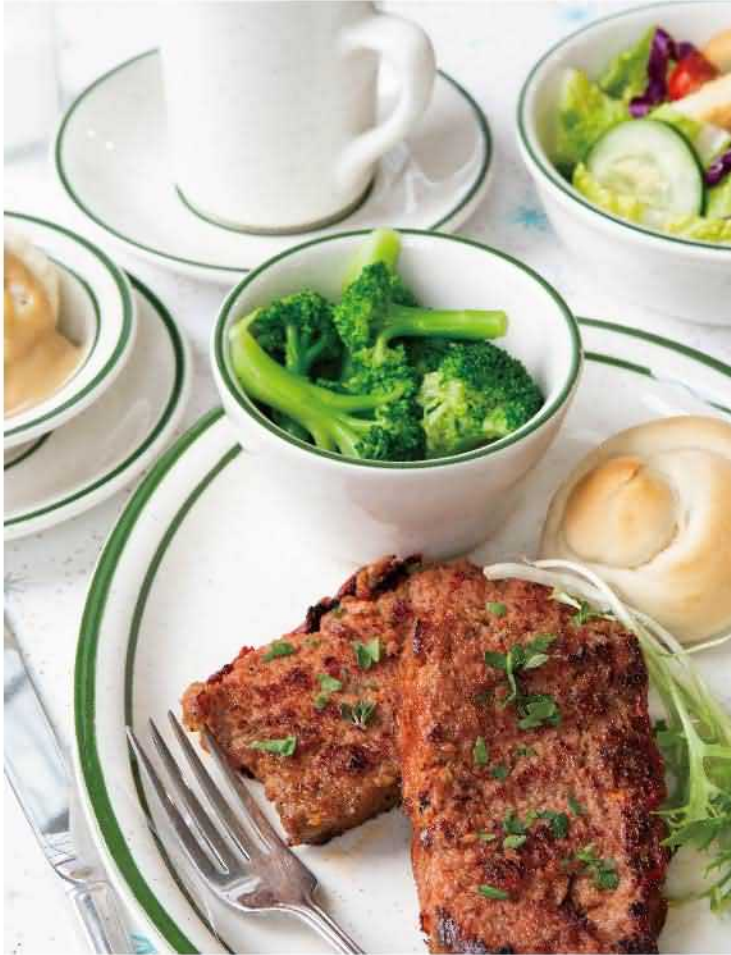

Emerald

Narrow Rim in Eggshell with Green Speckles

Pictured Items: TES-002, TES-017, TES-015, TES-013, TES-004, TES-002, TES-011

Plate

TES-005	5½"	3 doz
TES-006	6½"	3 doz
TES-007	7¼"	3 doz
TES-008	9"	2 doz
TES-009	9½"	2 doz
TES-016	10½"	1 doz

Oval Platter

TES-012	9½" x 7½"	2 doz
TES-013	11½" x 9½"	1 doz
TES-014	13¼" x 10½"	1 doz

Bouillon [8oz]

TES-004	4"D x 2¾"H	3 doz
---------	------------	-------

Nappie

TES-015	5½"D x 2"H - 13oz	3 doz
TES-018	5½"D x 2¼"H - 15oz	3 doz

Fruit Dish Narrow Rim [3½oz]

TES-011	4½"D x 1¾"H	3 doz
---------	-------------	-------

Grapefruit Wide Rim [11oz]

TES-010	6½"D x 1¾"H	3 doz
---------	-------------	-------

Rim Soup (9oz)

TES-003	8¾"D x 1¾"H	2 doz
---------	-------------	-------