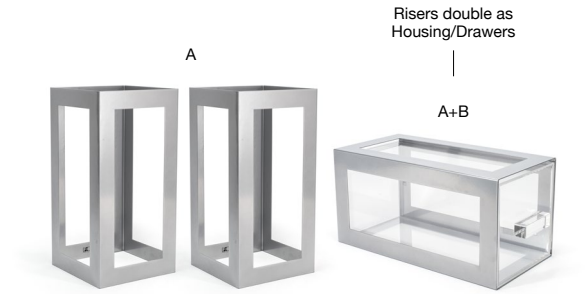

reversible!

Two Brands, One WOW Experience

BUFFET ESSENTIAL ELEMENTS - METAL ACCESSORIES

- A** 13" Metal Risers - Set of 2 - Silver pack 1 **BRI014BCI28**
6.5 sq x 13 in | 16.3 sq x 32.8 cm
- B** Acrylic Display Drawer pack 2 **BHO079CLT20**
13.5 x 6 sq in | 34.3 x 15.5 sq cm
- A+B** Metal Housing/Drawer Set - Silver pack 2 **BHO123BCI20**
13.75 x 6.5 x 6.5 in | 34.8 x 16.3 x 16.3 cm
- Replacement Flat Silicone Strip - Bag of 2**
BHO107CLT88

- A** 13" Metal Risers - Set of 2 - Matte Black pack 1 **BRI014BKl28**
6.5 sq x 13 in | 16.3 sq x 32.8 cm
- B** Acrylic Display Drawer pack 2 **BHO079CLT20**
13.5 x 6 sq in | 34.3 x 15.5 sq cm
- A+B** Metal Housing/Drawer Set - Matte Black pack 2 **BHO123BKl20**
13.75 x 6.5 x 6.5 in | 34.8 x 16.3 x 16.3 cm
- Replacement Flat Silicone Strip - Bag of 2**
BHO107CLT88

- A** 13" Metal Risers - Set of 2 - White pack 1 **BRI014WHI28**
6.5 sq x 13 in | 16.3 sq x 32.8 cm
- B** Acrylic Display Drawer pack 2 **BHO079CLT20**
13.5 x 6 sq in | 34.3 x 15.5 sq cm
- A+B** Metal Housing/Drawer Set - White pack 2 **BHO123WHI20**
13.75 x 6.5 x 6.5 in | 34.8 x 16.3 x 16.3 cm
- Replacement Flat Silicone Strip - Bag of 2**
BHO107CLT88

- 5.75" Round Brushed Stainless**
Table Top Waste Bin - 86 oz - Silver
5.75 dia x 6.75 in | 14.4 dia x 17.3 cm
pack 4
BHO045BSS21

- A** 1.5" x 0.75" Brushed Stainless Menu/Sign Holder - Silver pack 12 **BHO001BCZ23**
1.5 x .75 x .75 in | 3.8 x 1.9 x 1.9 cm
- B** 1.5" x 0.75" Brushed Stainless Menu/Sign Holder - Matte Brass pack 12 **BHO001GOZ23**
1.5 x .75 x .75 in | 3.8 x 1.9 x 1.9 cm
- C** 1.5" x 0.75" Brushed Stainless Menu/Sign Holder - Matte Black pack 12 **BHO001BKZ23**
1.5 x .75 x .75 in | 3.8 x 1.9 x 1.9 cm