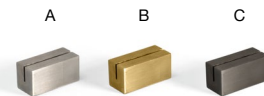

1. **A** 1.5" x 0.75" Brushed Stainless Menu/Sign Holder - Silver pack 12 **BHO001BCZ23**
   1.5 x .75 x .75 in | 3.8 x 1.9 x 1.9 cm
2. **B** 1.5" x 0.75" Brushed Stainless Menu/Sign Holder - Matte Brass pack 12 **BHO001GOZ23**
   1.5 x .75 x .75 in | 3.8 x 1.9 x 1.9 cm
3. **C** 1.5" x 0.75" Brushed Stainless Menu/Sign Holder - Matte Black pack 12 **BHO001BKZ23**
   1.5 x .75 x .75 in | 3.8 x 1.9 x 1.9 cm