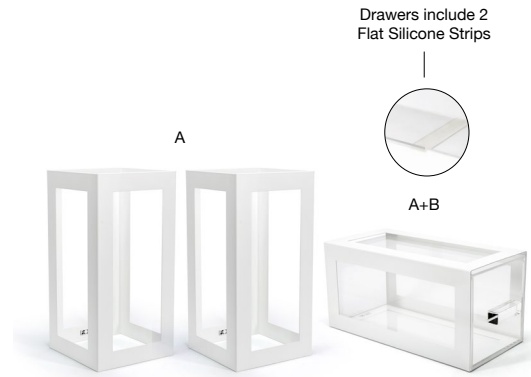

reversible!

Two Brands, One WOW Experience

BUFFET ESSENTIAL ELEMENTS - METAL ACCESSORIES

- A** 13" Metal Risers - Set of 2 - Silver pack 1 **BRI014BCI28**
6.5 sq x 13 in | 16.3 sq x 32.8 cm
- B** Acrylic Display Drawer pack 2 **BHO079CLT20**
13.5 x 6 sq in | 34.3 x 15.5 sq cm
- A+B** Metal Housing/Drawer Set - Silver pack 2 **BHO123BCI20**
13.75 x 6.5 x 6.5 in | 34.8 x 16.3 x 16.3 cm
- Replacement Flat Silicone Strip - Bag of 2**
BHO107CLT88

- A** 13" Metal Risers - Set of 2 - Matte Black pack 1 **BRI014BKl28**
6.5 sq x 13 in | 16.3 sq x 32.8 cm
- B** Acrylic Display Drawer pack 2 **BHO079CLT20**
13.5 x 6 sq in | 34.3 x 15.5 sq cm
- A+B** Metal Housing/Drawer Set - Matte Black pack 2 **BHO123BKl20**
13.75 x 6.5 x 6.5 in | 34.8 x 16.3 x 16.3 cm
- Replacement Flat Silicone Strip - Bag of 2**
BHO107CLT88

- A** 13" Metal Risers - Set of 2 - White pack 1 **BRI014WHI28**
6.5 sq x 13 in | 16.3 sq x 32.8 cm
- B** Acrylic Display Drawer pack 2 **BHO079CLT20**
13.5 x 6 sq in | 34.3 x 15.5 sq cm
- A+B** Metal Housing/Drawer Set - White pack 2 **BHO123WHI20**
13.75 x 6.5 x 6.5 in | 34.8 x 16.3 x 16.3 cm
- Replacement Flat Silicone Strip - Bag of 2**
BHO107CLT88

- 5.75" Round Brushed Stainless**
Table Top Waste Bin - 86 oz - Silver
5.75 dia x 6.75 in | 14.4 dia x 17.3 cm
pack 4
BHO045BSS21

- A** 1.5" x 0.75" Brushed Stainless Menu/Sign Holder - Silver pack 12 **BHO001BCZ23**
1.5 x .75 x .75 in | 3.8 x 1.9 x 1.9 cm
- B** 1.5" x 0.75" Brushed Stainless Menu/Sign Holder - Matte Brass pack 12 **BHO001GOZ23**
1.5 x .75 x .75 in | 3.8 x 1.9 x 1.9 cm
- C** 1.5" x 0.75" Brushed Stainless Menu/Sign Holder - Matte Black pack 12 **BHO001BKZ23**
1.5 x .75 x .75 in | 3.8 x 1.9 x 1.9 cm