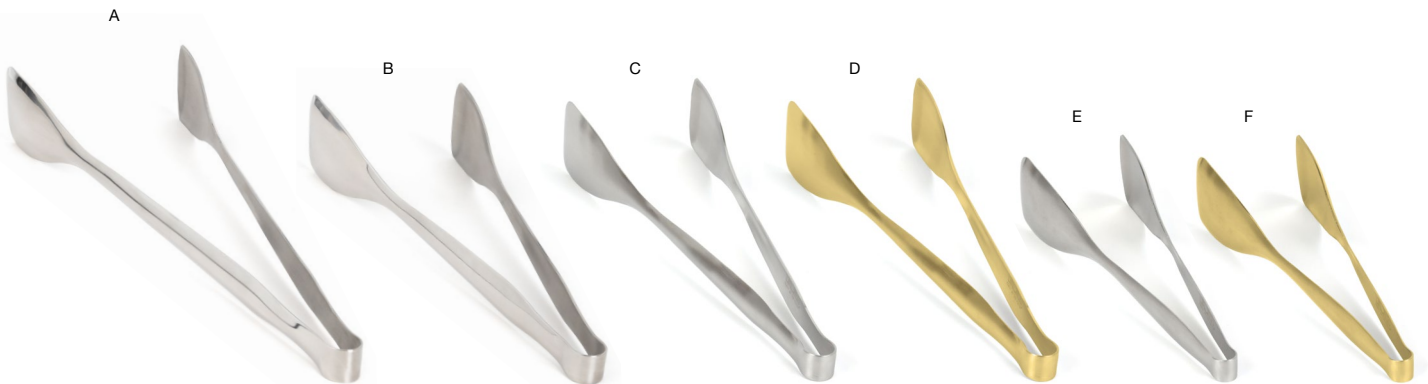

1. **A** 15" Mirrored Stainless Tongs - Silver pack 6 **BUT025MSS22**
   15 in | 38.1 cm
2. **B** 12" Mirrored Stainless Tongs - Silver pack 6 **BUT024MSS22**
   12 in | 30.5 cm
3. **C** 12" Brushed Stainless Tongs - Silver pack 6 **BUT024BSS22** **NEW**
   12 in | 30.5 cm

1. **D** 12" Brushed Stainless Tongs - Matte Brass pack 6 **BUT024GOS22** **NEW**
   12 in | 30.5 cm
2. **E** 9" Brushed Stainless Tongs - Silver pack 6 **BUT026BSS22** **NEW**
   9 in | 23.1 cm
3. **F** 9" Brushed Stainless Tongs - Matte Brass pack 6 **BUT026GOS22** **NEW**
   9 in | 23.1 cm