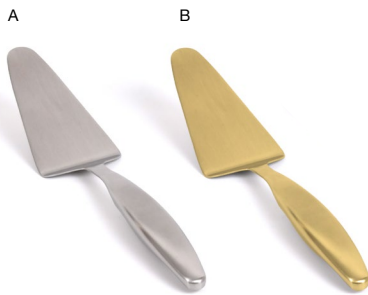

1. **A** 10.25" Brushed Stainless Cake Server - Silver pack 12 **BUT039BSS23** **NEW**
   10.25 in | 26.3 cm
2. **B** 10.25" Brushed Stainless Cake Server - Matte Brass pack 12 **BUT039GOS23** **NEW**
   10.25 in | 26.3 cm