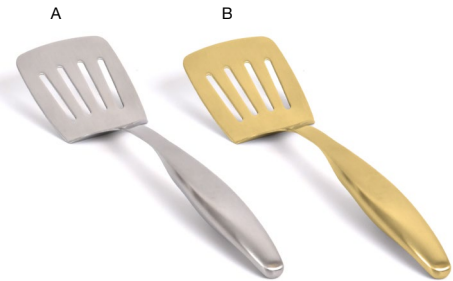

1. **A** 10.25" Brushed Stainless Slotted Turner - Silver pack 12 **BUT038BSS23** **NEW**
   10.25 in | 26.3 cm
2. **B** 10.25" Brushed Stainless Slotted Turner - Matte Brass pack 12 **BUT038GOS23** **NEW**
   10.25 in | 26.3 cm