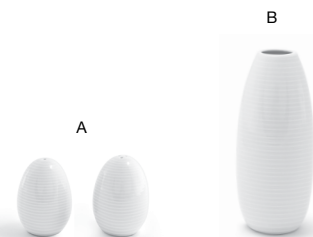

B 5.75" Round Spiral® Saucer pack 12 **DCS024WHP23**
 5.75 dia x .75 in | 14.5 dia x 1.9 cm

C 8 oz Spiral® Cup pack 12 **DCS023WHP23**
 4.5 x 3.5 x 2.75 in | 11.5 x 8.9 x 7 cm, 237 ml

D 3 oz Spiral® Cup pack 12 **DCS021WHP23**
 3.25 x 2.5 x 2 in | 8.5 x 6.5 x 5.3 cm, 90 ml

E 4.75" Round Spiral® Saucer pack 12 **DCS022WHP23**
 4.75 dia x .75 in | 12.1 dia x 1.6 cm

A 15 oz Round Spiral® Teapot pack 6 **BTP002WHP12**
 6.25 x 4.25 x 4.25 in | 15.7 x 10.5 x 10.9 cm, 444 ml

Replacement Spiral® Teapot Lid pack 6 **BTP101WHP12**
 2.25 dia x 1 in | 5.7 dia x 2.7 cm

B Spiral® Packet Holder pack 12 **TSP008WHP23**
 4.5 x 3 x 2.25 in | 11.7 x 7.4 x 5.4 cm, 207 ml

C 6 oz Spiral® Pourer pack 12 **TCR006WHP23**
 3.25 dia x 2.25 in | 8.2 dia x 6 cm, 177 ml

D 6 oz Round Spiral® Sugar Pot pack 12 **TSC004WHP23**
 3.25 dia x 2.75 in | 8.5 dia x 7.3 cm, 177 ml

A Spiral® Salt & Pepper Set - 3 oz pack 12 **TSP004WHP23**
 1.75 dia x 2.75 in | 4.6 dia x 7.2 cm, 89 ml

B 6" Spiral® Vase - 10 oz pack 6 **TVA002WHP22**
 2.5 dia x 6 in | 6.5 dia x 15.5 cm, 296 ml