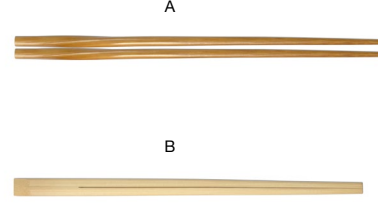

reversible!

Two Brands, One WOW Experience

FLATWARE - 18/10 STAINLESS STEEL

CLASSIC
brushed & mirrored

The Classic collection of essential flatware accessories was designed to complement and complete any setting. These lightweight pieces, offered in easy-to-handle shapes, feature soft curvatures and dazzling finishes to bring the WOW factor to serving.

UNIVERSAL DESIGN | 18/10 STAINLESS STEEL | DISHWASHER SAFE

- A** 6.75" Classic Butter Knife - Mirrored pack 12 **FBK019MSS23**
6.75 in | 17.3 cm
- B** 8.75" Classic Iced Tea Spoon - Mirrored pack 12 **FIT019MSS23**
8.75 in | 22.1 cm
- C** 7" Classic Soup Spoon - Mirrored pack 12 **FSS019MSS23**
7 in | 17.8 cm
- D** 4.5" Classic Demitasse Spoon - Mirrored pack 12 **FCS019MSS23**
4.5 in | 11.7 cm

- E** 6.75" Classic Butter Knife - Brushed pack 12 **FBK019BSS23**
6.75 in | 17.3 cm
- F** 8.75" Classic Iced Tea Spoon - Brushed pack 12 **FIT019BSS23**
8.75 in | 22.1 cm
- G** 7" Classic Soup Spoon - Brushed pack 12 **FSS019BSS23**
7 in | 17.8 cm
- H** 4.5" Classic Demitasse Spoon - Brushed pack 12 **FCS019BSS23**
4.5 in | 11.7 cm

UNIVERSAL UTENSILS - CHOPSTICKS

- A** 9" Mirrored Stainless Straight Chopsticks - Silver pack 24 **FCH029MSS24**
9 in | 22.8 cm
- B** 9" Mirrored Stainless Twisted Chopsticks - Silver pack 24 **FCH028MSS24**
9 in | 22.8 cm