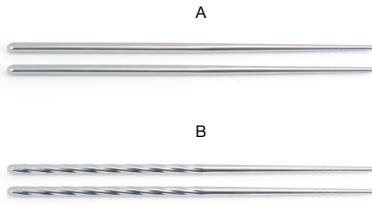

reversible!

Two Brands, One WOW Experience

FLATWARE - 18/10 STAINLESS STEEL

CLASSIC
brushed & mirrored

The Classic collection of essential flatware accessories was designed to complement and complete any setting. These lightweight pieces, offered in easy-to-handle shapes, feature soft curvatures and dazzling finishes to bring the WOW factor to serving.

UNIVERSAL DESIGN | 18/10 STAINLESS STEEL | DISHWASHER SAFE

- A** 6.75" Classic Butter Knife - Mirrored pack 12 **FBK019MSS23**
6.75 in | 17.3 cm
- B** 8.75" Classic Iced Tea Spoon - Mirrored pack 12 **FIT019MSS23**
8.75 in | 22.1 cm
- C** 7" Classic Soup Spoon - Mirrored pack 12 **FSS019MSS23**
7 in | 17.8 cm
- D** 4.5" Classic Demitasse Spoon - Mirrored pack 12 **FCS019MSS23**
4.5 in | 11.7 cm

- E** 6.75" Classic Butter Knife - Brushed pack 12 **FBK019BSS23**
6.75 in | 17.3 cm
- F** 8.75" Classic Iced Tea Spoon - Brushed pack 12 **FIT019BSS23**
8.75 in | 22.1 cm
- G** 7" Classic Soup Spoon - Brushed pack 12 **FSS019BSS23**
7 in | 17.8 cm
- H** 4.5" Classic Demitasse Spoon - Brushed pack 12 **FCS019BSS23**
4.5 in | 11.7 cm

UNIVERSAL UTENSILS - CHOPSTICKS

- A** 9" Mirrored Stainless Straight Chopsticks - Silver pack 24 **FCH029MSS24**
9 in | 22.8 cm
- B** 9" Mirrored Stainless Twisted Chopsticks - Silver pack 24 **FCH028MSS24**
9 in | 22.8 cm