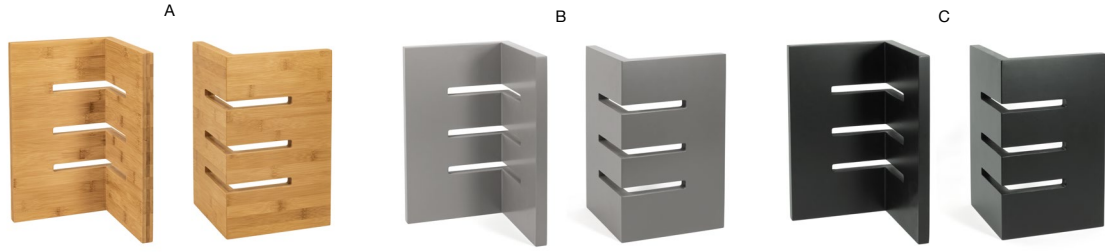

reversible!

Two Brands, One WOW Experience

BAMBOO

black, natural & smoke

The versatile pieces of our Bamboo buffet collection are designed for functionality, sustainability, and durability. This collection is essential to your buffet presentation with its eco-friendly properties and natural antimicrobial features.

MAXIMIZES SPACE | VERSATILE DESIGNS | THREE FINISHES

- A 13" Bamboo L Slotted Riser - Set of 2 - Natural** pack 2 **BHO144BBB20**
7.5 sq x 13 in | 19 sq x 33 cm
- B 13" Bamboo L Slotted Riser - Set of 2 - Smoke** pack 2 **BHO144GYB20**
7.5 sq x 13 in | 19 sq x 33 cm
- C 13" Bamboo L Slotted Riser - Set of 2 - Black** pack 2 **BHO144KB20**
7.5 sq x 13 in | 19 sq x 33 cm

ASK ABOUT
customization!

- A 9" Bamboo L Risers - Set of 2 - Natural** pack 2 **BHO062BBB20**
7.5 sq x 9 in
19 sq x 23 cm
- B 9" Bamboo L Risers - Set of 2 - Smoke** pack 2 **BHO062GYB20**
7.5 sq x 9 in
19 sq x 23 cm
- C 6.25" Bamboo L Risers - Set of 2 - Natural** pack 2 **BHO032BBB20**
4.5 sq x 6.25 in
11.5 sq x 16 cm
- D 6.25" Bamboo L Risers - Set of 2 - Smoke** pack 2 **BHO032GYB20**
4.5 sq x 6.25 in
11.5 sq x 16 cm
- E 3" Bamboo L Risers - Set of 4 - Natural** pack 2 **BHO033BBB20**
4.5 x 4.5 x 3 in
11.5 x 11.5 x 7.7 cm
- F 3" Bamboo L Risers - Set of 4 - Smoke** pack 2 **BHO033GYB20**
4.5 sq x 3 in
11.5 sq x 7.7 cm