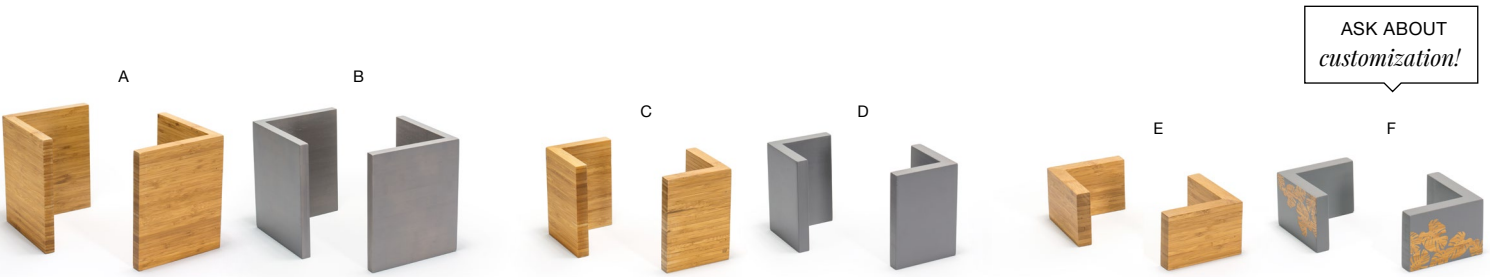

reversible!

Two Brands, One WOW Experience

BAMBOO

black, natural & smoke

The versatile pieces of our Bamboo buffet collection are designed for functionality, sustainability, and durability. This collection is essential to your buffet presentation with its eco-friendly properties and natural antimicrobial features.

MAXIMIZES SPACE | VERSATILE DESIGNS | THREE FINISHES

- A 13" Bamboo L Slotted Riser - Set of 2 - Natural** pack 2 **BHO144BBB20**
7.5 sq x 13 in | 19 sq x 33 cm
- B 13" Bamboo L Slotted Riser - Set of 2 - Smoke** pack 2 **BHO144GYB20**
7.5 sq x 13 in | 19 sq x 33 cm
- C 13" Bamboo L Slotted Riser - Set of 2 - Black** pack 2 **BHO144KB20**
7.5 sq x 13 in | 19 sq x 33 cm

ASK ABOUT
customization!

- A 9" Bamboo L Risers - Set of 2 - Natural** pack 2 **BHO062BBB20**
7.5 sq x 9 in
19 sq x 23 cm
- B 9" Bamboo L Risers - Set of 2 - Smoke** pack 2 **BHO062GYB20**
7.5 sq x 9 in
19 sq x 23 cm
- C 6.25" Bamboo L Risers - Set of 2 - Natural** pack 2 **BHO032BBB20**
4.5 sq x 6.25 in
11.5 sq x 16 cm
- D 6.25" Bamboo L Risers - Set of 2 - Smoke** pack 2 **BHO032GYB20**
4.5 sq x 6.25 in
11.5 sq x 16 cm
- E 3" Bamboo L Risers - Set of 4 - Natural** pack 2 **BHO033BBB20**
4.5 x 4.5 x 3 in
11.5 x 11.5 x 7.7 cm
- F 3" Bamboo L Risers - Set of 4 - Smoke** pack 2 **BHO033GYB20**
4.5 sq x 3 in
11.5 sq x 7.7 cm