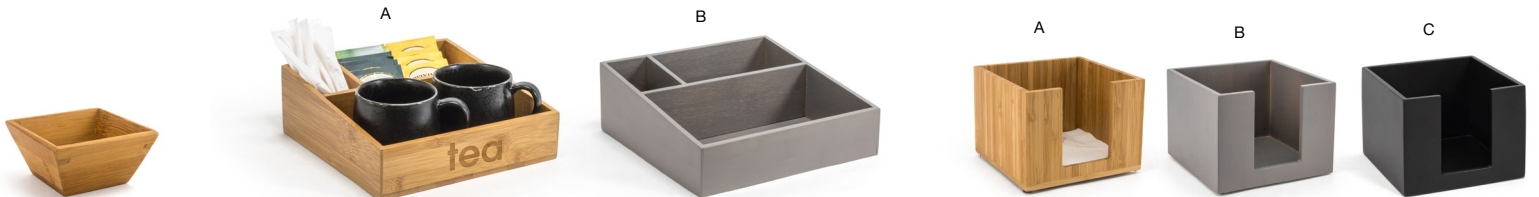

3.25" Square Kyoto™ Bamboo Dish - 4 oz
3.25 sq x 1.5 in
8.4 sq x 3.8 cm, 118 ml
pack 12
DSD026BBB23

- **A 8.25" Square Bamboo Accessory Holder - Natural** pack 4 **RAH002BBB11**
  8.25 sq x 3 in
  21.2 sq x 7.5 cm
- **B 8.25" Square Bamboo Accessory Holder - Smoke** pack 4 **RAH002GYB11**
  8.25 sq x 3 in
  21.2 sq x 7.5 cm

Shown with:
10 oz Kilin® Cup - Pepper
DCS046BKP23
See on page 103

- **A 5.5" Square Bamboo Napkin Holder - Natural** pack 4 **BHO039BBB21**
  5.5 sq x 4 in
  14 sq x 10.2 cm
- **B 5.5" Square Bamboo Napkin Holder - Smoke** pack 4 **BHO039GYB21**
  5.5 sq x 4 in
  14 sq x 10.2 cm
- **C 5.5" Square Bamboo Napkin Holder - Black** pack 4 **BHO039BKB21**
  5.5 sq x 4 in
  14 sq x 10.2 cm