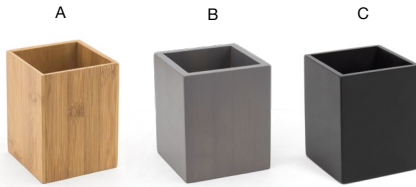

SUSTAINABLE | VERSATILE DESIGNS | MULTIFUNCTIONAL

- A 12.25" x 4.75" Bamboo Footed Tray** pack 6 **RTR007BBB12**
12.25 x 4.75 x 1 in | 31 x 12 x 2.6 cm
- B 6" Square Bamboo Footed Tray** pack 6 **RTR008BBB12**
6 sq x 1 in | 15.2 sq x 2.5 cm

- A 11.75" x 4.25" Bamboo Tray - Natural** pack 6 **RTR006BBB12**
11.75 x 4.25 x 1.25 in | 30 x 11 x 3 cm
- B 11.75" x 4.25" Bamboo Tray - Smoke** pack 6 **RTR006GYB12**
11.75 x 4.25 x 1.25 in | 30 x 11 x 3 cm
- C 11.75" x 4.25" Bamboo Tray - Black** pack 6 **RTR006BKB12**
11.75 x 4.25 x 1.25 in | 30 x 11 x 3 cm

Shown with:
3.75" Square Bamboo Holder - Natural
BHO086BBB22

Servewise® Utensils
See on page 145

10" x 3.5" Bamboo Tray - Black
10 x 3.5 x 1 in | 25.6 x 8.7 x 2.5 cm
pack 6
RTR024BKW22

- A 3.75" Square Bamboo Holder - Natural** pack 6 **BHO086BBB22**
3.75 sq x 4.5 in | 9.5 sq x 11.4 cm
- B 3.75" Square Bamboo Holder - Smoke** pack 6 **BHO086GYB22**
3.75 sq x 4.5 in | 9.5 sq x 11.4 cm
- C 3.75" Square Bamboo Holder - Black** pack 6 **BHO086BKB22**
3.75 sq x 4.5 in | 9.5 sq x 11.4 cm