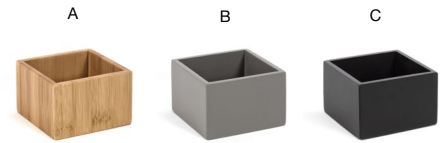

- A 11.75" x 4.25" Bamboo Tray - Natural** pack 6 **RTR006BBB12**
11.75 x 4.25 x 1.25 in | 30 x 11 x 3 cm
- B 11.75" x 4.25" Bamboo Tray - Smoke** pack 6 **RTR006GYB12**
11.75 x 4.25 x 1.25 in | 30 x 11 x 3 cm
- C 11.75" x 4.25" Bamboo Tray - Black** pack 6 **RTR006BKB12**
11.75 x 4.25 x 1.25 in | 30 x 11 x 3 cm

Shown with:
3.75" Square Bamboo Holder - Natural
BHO086BBB22

Servewise® Utensils
See on page 145

10" x 3.5" Bamboo Tray - Black
10 x 3.5 x 1 in | 25.6 x 8.7 x 2.5 cm
pack 6
RTR024BKW22

- A 3.75" Square Bamboo Holder - Natural** pack 6 **BHO086BBB22**
3.75 sq x 4.5 in | 9.5 sq x 11.4 cm
- B 3.75" Square Bamboo Holder - Smoke** pack 6 **BHO086GYB22**
3.75 sq x 4.5 in | 9.5 sq x 11.4 cm
- C 3.75" Square Bamboo Holder - Black** pack 6 **BHO086BKB22**
3.75 sq x 4.5 in | 9.5 sq x 11.4 cm

Fits:
11.75" x 4.25" Bamboo Tray
RTR006BBB12 natural
RTR006GYB12 smoke
RTR006BKB12 black

- A 3.75" Square Half Bamboo Holder - Natural** pack 12 **BHO138BBB23**
3.75 sq x 2.25 in | 9.5 sq x 5.7 cm
- B 3.75" Square Half Bamboo Holder - Smoke** pack 12 **BHO138GYB23**
3.75 sq x 2.25 in | 9.5 sq x 5.7 cm
- C 3.75" Square Half Bamboo Holder - Black** pack 12 **BHO138BKB23**
3.75 sq x 2.25 in | 9.5 sq x 5.7 cm

Fits:
11.75" x 4.25" Bamboo Tray
RTR006BBB12 natural
RTR006GYB12 smoke
RTR006BKB12 black

ASK ABOUT
customization!

3.25" Square Kyoto™ Bamboo Dish - 4 oz
3.25 sq x 1.5 in
8.4 sq x 3.8 cm, 118 ml
pack 12
DSD026BBB23