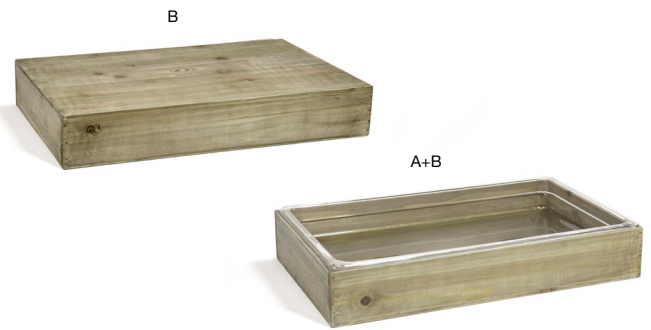

MAXIMIZES SPACE | LIGHTWEIGHT & DURABLE | VERSATILE DESIGNS

- A** 13" Asheville Risers - Set of 2 - Cider pack 1 **BRI010NAW28**
7 sq x 13 in | 18 sq x 33.3 cm
 - B** Acrylic Display Drawer pack 2 **BHO079CLT20**
13.5 x 6 sq in | 34.3 x 15.5 sq cm
 - A+B** Asheville Housing/Drawer Set pack 2 **BHO084NAW20**
14 x 7 x 7 in | 35.3 x 18 x 18 cm
- Replacement Flat Silicone Strip - Bag of 2**
BHO107CLT88

- A** Full Size Pan - Deep pack 2 **BHO052CLT20**
20.75 x 13 x 5.75 in, 18.75 qt | 52.8 x 32.8 x 14.6 cm, 17.7 L
- B** Full Size Asheville Housing - Deep - Cider pack 2 **BHO143NAW20** **NEW**
20.75 x 13 x 6.5 in | 52.8 x 32.8 x 16.5 cm
- A+B** Full Size Asheville Housing/Pan Set - Deep - Cider pack 2 **BHO150NAW20** **NEW**
20.75 x 13 x 6.5 in, 18.75 qt | 52.8 x 32.8 x 16.5 cm, 17.7 L

- A** 1/2 Size Pan - Deep pack 4 **BHO096CLT21**
13 x 10.5 x 5.75 in, 9.25 qt | 32.8 x 26.4 x 14.6 cm, 8.7 L
- B** 1/2 Size Asheville Housing - Deep - Cider pack 2 **BHO141NAW20** **NEW**
13 x 10.5 x 6.5 in | 32.8 x 26.4 x 16.5 cm
- A+B** 1/2 Size Asheville Housing/Pan Set - Deep - Cider pack 2 **BHO148NAW20** **NEW**
13 x 10.5 x 6.5 in, 9.25 qt | 32.8 x 26.4 x 16.5 cm, 8.7 L

- A** Full Size Pan - Shallow pack 2 **BHO053CLT20**
20.75 x 13 x 2.5 in, 3.75 qt | 52.8 x 32.8 x 6.4 cm, 3.6 L
- B** Full Size Asheville Housing - Shallow - Cider pack 2 **BHO142NAW20** **NEW**
20.75 x 13 x 3.25 in | 52.8 x 32.8 x 8.5 cm
- A+B** Full Size Asheville Housing/Pan Set - Shallow - Cider pack 2 **BHO149NAW20** **NEW**
20.75 x 13 x 3.25 in, 3.75 qt | 52.8 x 32.8 x 8.5 cm, 3.6 L