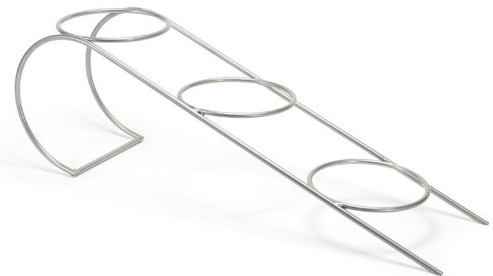

*reversible!*

Two Brands, One WOW Experience

BUFFET ESSENTIAL ELEMENTS - STAINLESS STEEL ACCESSORIES

**A 11" Round Sundial Basket/Stand** pack 2 **BBO007BCS30**  
11 dia x 8.25 in | 27.8 dia x 21 cm

**B 9" Round Sundial Basket/Stand** pack 2 **BBO019BCS30**  
9 dia x 5 in | 23 dia x 12.7 cm

**A 11.5" Brushed Stainless Tall Riser/Trivet - Silver** pack 6 **BHO027BSS22**  
11.5 x 11.5 x 5.25 in | 29.5 x 29.5 x 13.3 cm

Shown with  
**12" Round Arctic™ Flare Bowl - 48 oz - Clear**  
**DBO017CLG22**  
See on page 156

**B 11.5" Brushed Stainless Riser/Trivet - Silver** pack 6 **BHO025BSS22**  
11.5 x 11.5 x 3 in | 29.5 x 29.5 x 7.5 cm

Shown with  
**10" Square Arctic™ Plate - Clear**  
**DSP012CLG21**  
See on page 155

**Large Riser/Trivet Nut & Bolt** pack 24 **BHO101BSS24**

**Slanted Bowl Holder**  
24.75 x 6.75 x 7.75 in  
63 x 17 x 20 cm  
pack 2  
**BTH002BC120**

**Fits:**  
**5" Round Slanted Bowl - 2 oz**  
**DBO055WHP23**  
See on page 57