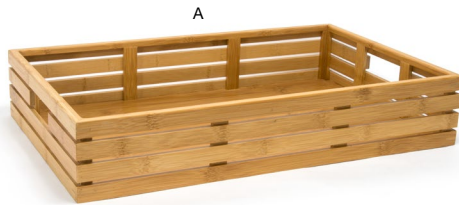

reversible!

Two Brands, One WOW Experience

BAMBOO

black, natural & smoke

The versatile pieces of our Bamboo buffet collection are designed for functionality, sustainability, and durability. This collection is essential to your buffet presentation with its eco-friendly properties and natural antimicrobial features.

MAXIMIZES SPACE | VERSATILE DESIGNS | THREE FINISHES

7.75 qt Bamboo Cube - Black
 8.25 sq x 9 in
 20.8 sq x 22.9 cm, 7.3 L
 pack 2
RWA016BKW10

Shown with:
8" PP Cube Liner - Beige
RWL006BET23
 Waste Bin Liners available,
 flip catalog to pages 169-175

A 14 qt Bamboo Flare - Natural
 10 sq x 11.25 in | 25.5 sq x 28.5 cm, 13.3 L

pack 4 **RWA003BBB21**

B 14 qt Bamboo Flare - Smoke
 10 sq x 11.25 in | 25.5 sq x 28.5 cm, 13.3 L

pack 4 **RWA003GYB21**

Shown with:
10" PP Flare Liner - Brown
RWL003EST23
 Waste Bin Liners available,
 flip catalog to pages 169-175

A Full Size Bamboo Basket - Shallow
 20.75 x 13 x 3.75 in | 52.8 x 32.8 x 9.5 cm

B Full Size Pan - Deep
 20.75 x 13 x 5.75 in, 18.75 qt | 52.8 x 32.8 x 14.6 cm, 17.7 L

pack 2 **BHO063BBB20**

pack 2 **BHO052CLT20**