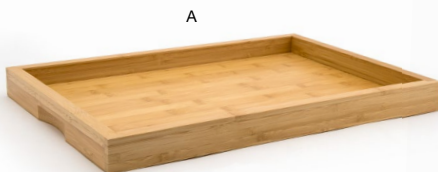

A Full Size Bamboo Basket - Shallow
 20.75 x 13 x 3.75 in | 52.8 x 32.8 x 9.5 cm

B Full Size Pan - Deep
 20.75 x 13 x 5.75 in, 18.75 qt | 52.8 x 32.8 x 14.6 cm, 17.7 L

pack 2 **BHO063BBB20**

pack 2 **BHO052CLT20**

A+B Full Size Bamboo Basket/Pan Set - Shallow
 20.75 x 13 x 3.75 in, 3.75 qt | 52.8 x 32.8 x 9.5 cm, 3.6 L

pack 2 **BHO068BBB20**

26" x 18" Bamboo Curved Handled Room Service Tray
 26 x 18 x 2 in | 66 x 46 x 5 cm
 pack 2
RRT003BBB10

Metroweave® tray liners available
 See on pages 186-191

26" x 18" Bamboo Straight Handled Service Tray
 26 x 18 x 2.75 in | 66 x 46 x 7 cm
 pack 2
RRT022BBB20

Metroweave® tray liners available
 See on pages 186-191

A 19" x 13" Bamboo Tray - Natural
 19 x 13 x 1.5 in | 48 x 33 x 4 cm

B 19" x 13" Bamboo Tray - Smoke
 19 x 13 x 1.5 in | 48 x 33 x 4 cm

C 19" x 13" Bamboo Tray - Black
 19 x 13 x 1.5 in | 48 x 33 x 4 cm