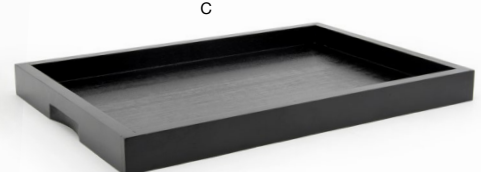

A Full Size Bamboo Basket - Shallow
 20.75 x 13 x 3.75 in | 52.8 x 32.8 x 9.5 cm

B Full Size Pan - Deep
 20.75 x 13 x 5.75 in, 18.75 qt | 52.8 x 32.8 x 14.6 cm, 17.7 L

pack 2 **BHO063BBB20**

pack 2 **BHO052CLT20**

A+B Full Size Bamboo Basket/Pan Set - Shallow
 20.75 x 13 x 3.75 in, 3.75 qt | 52.8 x 32.8 x 9.5 cm, 3.6 L

pack 2 **BHO068BBB20**

26" x 18" Bamboo Curved Handled Room Service Tray
 26 x 18 x 2 in | 66 x 46 x 5 cm
 pack 2
RRT003BBB10

Metroweave® tray liners available
 See on pages 186-191

26" x 18" Bamboo Straight Handled Service Tray
 26 x 18 x 2.75 in | 66 x 46 x 7 cm
 pack 2
RRT022BBB20

Metroweave® tray liners available
 See on pages 186-191

A 19" x 13" Bamboo Tray - Natural
 19 x 13 x 1.5 in | 48 x 33 x 4 cm

B 19" x 13" Bamboo Tray - Smoke
 19 x 13 x 1.5 in | 48 x 33 x 4 cm

C 19" x 13" Bamboo Tray - Black
 19 x 13 x 1.5 in | 48 x 33 x 4 cm