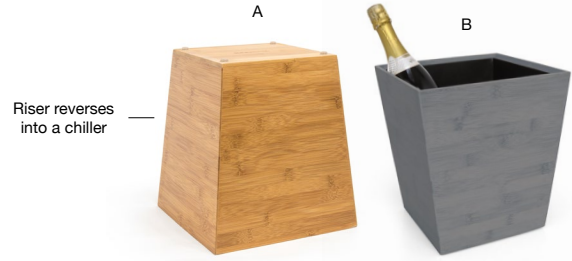

reversible!

Two Brands, One WOW Experience

BAMBOO

black, natural & smoke

The versatile pieces of our Bamboo buffet collection are designed for functionality, sustainability, and durability. This collection is essential to your buffet presentation with its eco-friendly properties and natural antimicrobial features.

MAXIMIZES SPACE | VERSATILE DESIGNS | THREE FINISHES

7.75 qt Bamboo Cube - Black
 8.25 sq x 9 in
 20.8 sq x 22.9 cm, 7.3 L
 pack 2
RWA016BKW10

Shown with:
8" PP Cube Liner - Beige
RWL006BET23
 Waste Bin Liners available,
 flip catalog to pages 169-175

A Full Size Bamboo Basket - Shallow
 20.75 x 13 x 3.75 in | 52.8 x 32.8 x 9.5 cm

B Full Size Pan - Deep
 20.75 x 13 x 5.75 in, 18.75 qt | 52.8 x 32.8 x 14.6 cm, 17.7 L

pack 2 **BHO063BBB20**

pack 2 **BHO052CLT20**