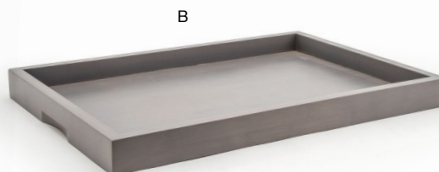

A Full Size Bamboo Basket - Shallow
 20.75 x 13 x 3.75 in | 52.8 x 32.8 x 9.5 cm

B Full Size Pan - Deep
 20.75 x 13 x 5.75 in, 18.75 qt | 52.8 x 32.8 x 14.6 cm, 17.7 L

pack 2 **BHO063BBB20**

pack 2 **BHO052CLT20**

A+B Full Size Bamboo Basket/Pan Set - Shallow
 20.75 x 13 x 3.75 in, 3.75 qt | 52.8 x 32.8 x 9.5 cm, 3.6 L

pack 2 **BHO068BBB20**

26" x 18" Bamboo Curved Handled Room Service Tray
 26 x 18 x 2 in | 66 x 46 x 5 cm
 pack 2
RRT003BBB10

Metroweave® tray liners available
 See on pages 186-191

26" x 18" Bamboo Straight Handled Service Tray
 26 x 18 x 2.75 in | 66 x 46 x 7 cm
 pack 2
RRT022BBB20

Metroweave® tray liners available
 See on pages 186-191

A 19" x 13" Bamboo Tray - Natural
 19 x 13 x 1.5 in | 48 x 33 x 4 cm

B 19" x 13" Bamboo Tray - Smoke
 19 x 13 x 1.5 in | 48 x 33 x 4 cm

C 19" x 13" Bamboo Tray - Black
 19 x 13 x 1.5 in | 48 x 33 x 4 cm