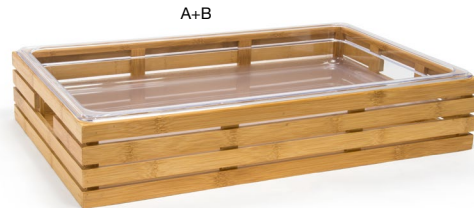

MAXIMIZES SPACE | VERSATILE DESIGNS | THREE FINISHES

7.75 qt Bamboo Cube - Black
 8.25 sq x 9 in
 20.8 sq x 22.9 cm, 7.3 L
 pack 2
RWA016BKW10

Shown with:
8" PP Cube Liner - Beige
RWL006BET23
 Waste Bin Liners available,
 flip catalog to pages 169-175

A 14 qt Bamboo Flare - Natural
 10 sq x 11.25 in | 25.5 sq x 28.5 cm, 13.3 L

pack 4 **RWA003BBB21**

B 14 qt Bamboo Flare - Smoke
 10 sq x 11.25 in | 25.5 sq x 28.5 cm, 13.3 L

pack 4 **RWA003GYB21**

Shown with:
10" PP Flare Liner - Brown
RWL003EST23
 Waste Bin Liners available,
 flip catalog to pages 169-175

A Full Size Bamboo Basket - Shallow
 20.75 x 13 x 3.75 in | 52.8 x 32.8 x 9.5 cm

B Full Size Pan - Deep
 20.75 x 13 x 5.75 in, 18.75 qt | 52.8 x 32.8 x 14.6 cm, 17.7 L

pack 2 **BHO063BBB20**

pack 2 **BHO052CLT20**

A+B Full Size Bamboo Basket/Pan Set - Shallow
 20.75 x 13 x 3.75 in, 3.75 qt | 52.8 x 32.8 x 9.5 cm, 3.6 L

pack 2 **BHO068BBB20**

26" x 18" Bamboo Curved Handled Room Service Tray
 26 x 18 x 2 in | 66 x 46 x 5 cm
 pack 2
RRT003BBB10